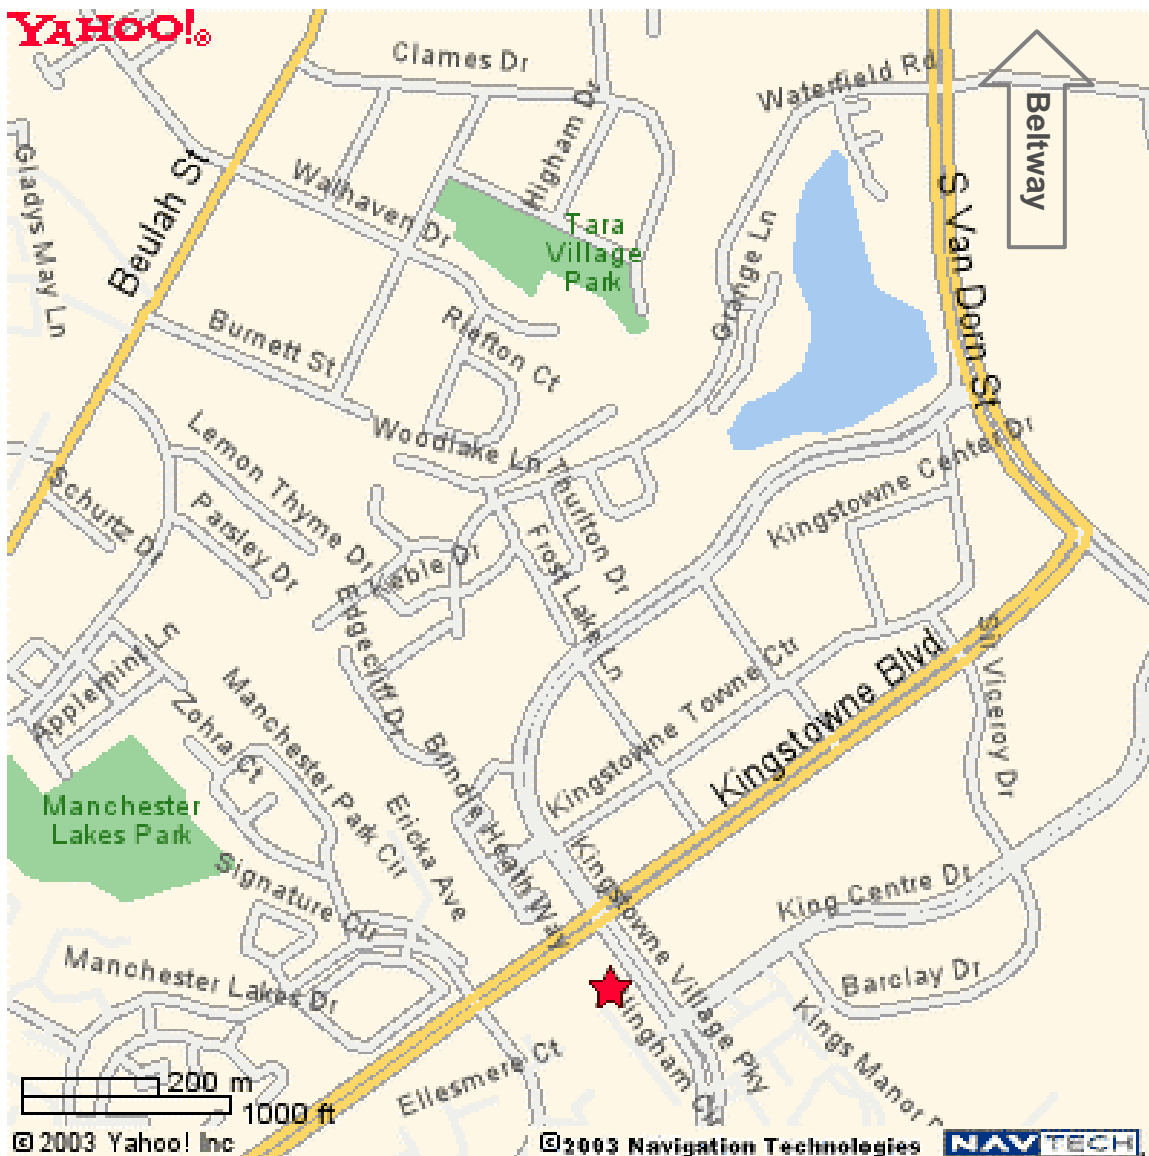

Joel Richard & Kate Cantrell  
(703) 971-1472

6914A Ellingham Circle  
Alexandria, Virginia 22315

**Directions:**

There are many ways to get here, depending on where you are coming from.

The most common is from the Beltway:

- Van Dorn Street south 2 miles to a
- RIGHT on Kingstowne Boulevard for 1 mile
- LEFT on Kingstowne Village Parkway (at the Toys'R'Us)
- First RIGHT onto Ellingham Circle into Eton Square.
- RIGHT at the fountain
- STRAIGHT in to the parking lot
- 6914 will be towards the right, across the parking lot.
- Park in any UN-numbered spot.

Distances are approximate.

*Other Notes: We have a cat. Please medicate as necessary.*